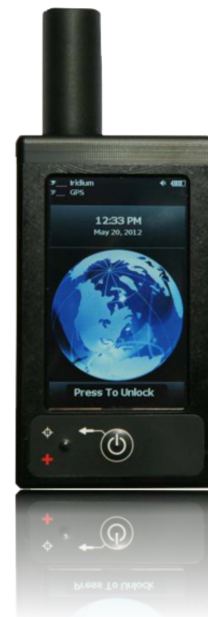

# SHOUT TS

- Supports SBD data
- AES 256-bit encryption
- 50-Channel GPS receiver

metOcean  
telematics

iridium®

The Iridium Shout TS is the same as the Iridium Shout Nano but with a touchscreen allowing quick access to menus and ease of entering text via on-screen keyboards. Similar to the Nano, the TS is designed with ultra-low power consumption electronics drawing less than 35µA during sleep.

With an internal 1.95 A-Hr rechargeable Li-Ion battery, it can send a position report every hour for up to two months (about 1,500 reports). The device can periodically wake up from sleep to send its position report to a command centre. A guarded 911 button is used for immediate emergency/alert notifications. Data are packaged in either standard or 256-bit AES encrypted 10-byte, 30-byte or PECOS format.

## TECHNICAL SPECIFICATIONS

<b>Dimensions:</b>	104 mm x 58 mm x 23 mm (4.1" x 2.3" x 0.9")
<b>Weight:</b>	204 g (7.2 oz)
<b>Battery:</b>	Rechargeable Li-Ion, 1.95 A-Hr Single Cell, 3.6V to 4.2V
<b>I/O Interface:</b>	Standard USB
<b>Software Interface:</b>	AT Commands through USB
<b>Operating Temp:</b>	-40°C to +85°C (-40°F to +185°F)
<b>Operating Humidity:</b>	< 75% RH
<b>Operating Frequency:</b>	1616 to 1626.5 MHz
<b>GPS Frequency:</b>	1575.42 MHz (L1 carrier)